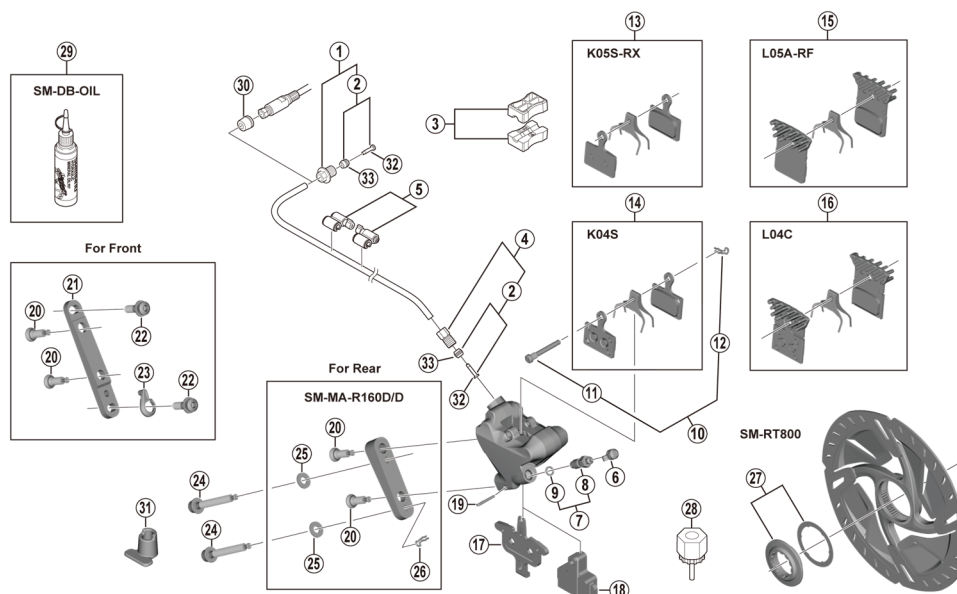

ULTEGRA Disc Brake

BR-R8070 Brake Caliper
SM-RT800 Disc Rotor

SM-BH90-JK-SSR Brake Hose
SM-BH90-JK-SS Brake Hose

BR-R9170
 BR-RS805

ITEM NO.	SHIMANO CODE NO.	DESCRIPTION	INTERCHANGEABILITY	
1	Y8RD98010	Flange flare nut unit (M9/black) for ST-R9120/R9170/R8020/R8070		
	Y8RD98020	Flare nut unit (M8/silver) for ST-R9180		
2	Y8JA98020	Olive and connector insert		
3	Y8H198030	TL-BH61 Shimano original tool (2 pcs.)	A	A
4	Y8JA98010	Flare nut unit (M8/black)	A	A
5	Y83098040	SM-HANG Hose supporter A and B		
6	Y8B214000	Bleed nipple cap	A	A
7	Y8CL98050	Bleed nipple and seal ring	A	A
8	Y8CL24200	Bleed nipple	A	A
9	Y8B511001	O-ring for bleed nipple	A	A
10	Y8J798060	Pad axle and snap retainer	B	A
11	Y8J710000	Pad axle	B	A
12	Y8J716000	Snap retainer	A	A
* 13	EBPK05SRXA	K05S-RX Resin pad and spring (pair)	A	
	Y2GM98030			
* 14	IBPK04SMXA	K04S Metal pad and spring (pair)	B	A
	Y8N398020			
* 15	EBPL05ARFA	L05A-RF Resin pad with fin and spring (pair)	A	
	Y2EM98010			
	EBPL05ARFBS			
	Y2EM98011	L05A-RF Resin pad with fin and spring (25 pairs)	A	
* 16	IBPL04CMFA	L04C Metal pad with fin and spring (pair)	A	A
	Y8N398040			
17	Y8N218000	Pad spacer	A	A
18	Y8N219000	Bleeding spacer	A	A
19	Y8N207000	Screw fixing pin	A	A
20	Y8N206000	Caliper fixing screw B	A	A
21	Y8N230000	Front caliper mount bracket	A	A
22	Y8N204000	Caliper fixing screw A	B	A
23	Y8N205000	Snap ring	A	A
24	Y8N208050	Caliper fixing screw C for 15 mm rear mount thickness		
	Y8N208010	Caliper fixing screw C for 20 mm rear mount thickness	B	A
	Y8N208020	Caliper fixing screw C for 25 mm rear mount thickness	B	A
	Y8N208030	Caliper fixing screw C for 30 mm rear mount thickness	B	A
25	Y8NU02000	Washer for R160 adapter	A	A
26	Y8NU03000	Snap retainer	A	A
27	Y8K198010	Lock ring and washer		
28	Y12009230	TL-LR15 Lock ring removal tool		
29	Y83998020	Mineral oil (100 ml)	A	
	Y83998030	Mineral oil (500 ml)	A	
30	Y8H802000	Hose cover for easy hose joint system, not used with easy hose joint direct system		A
31	Y8N221000	Screw length selector		
32	Y8JA98026	Connecting insert (100 pcs.)	A	
33	Y8H298047	Olive (100 pcs.)	A	